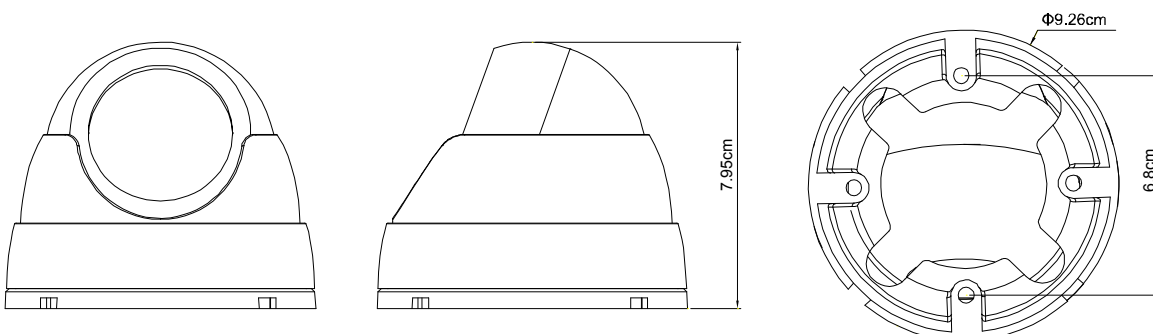

**SOLID LIGHT**  
 Smart & Efficient Lighting Solution

- Longer IR Effective Distance
- Longer LED Lifetime
- Advanced Smart Light Control

- **IR LED built-in** for night surveillance up to 20 meters
- **IP66** weather-proof case for protection against dust and water, suitable for both indoor & outdoor use
- **Remote Surveillance**  
**Fully compatible** with **iOS** and **Android** devices, and **Internet Explorer** on Windows operating system

### DIMENSIONS

Dimensional tolerance: ± 5mm